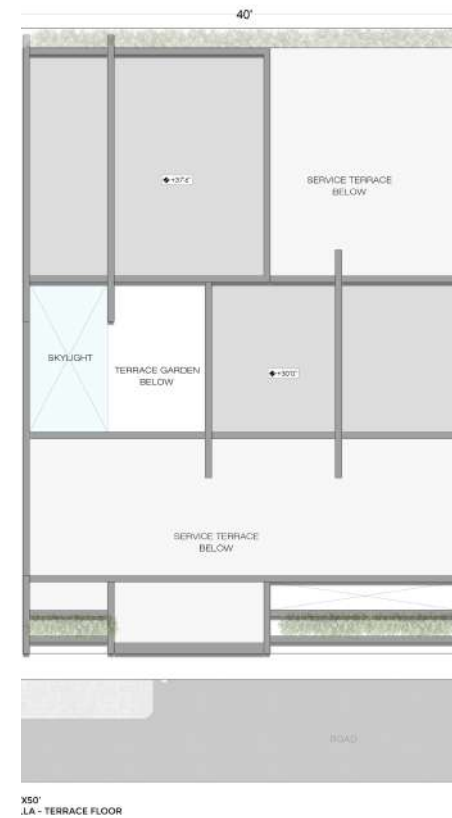

Ground floor plan

First floor plan

Second floor plan

Terrace plan

EAST FACING VILLAS

2750 sq.ft | 4BHK

GRAVITY
LAKE ESTATES

Ground floor plan

First floor plan

Second floor plan

Terrace plan

WEST FACING VILLAS

2750 sq.ft | 4BHK

GRAVITY
LAKE ESTATES

Ground floor plan

First floor plan

Second floor plan

Terrace plan

EAST FACING VILLAS

3500 sq.ft | 4BHK

GRAVITY
LAKE ESTATES